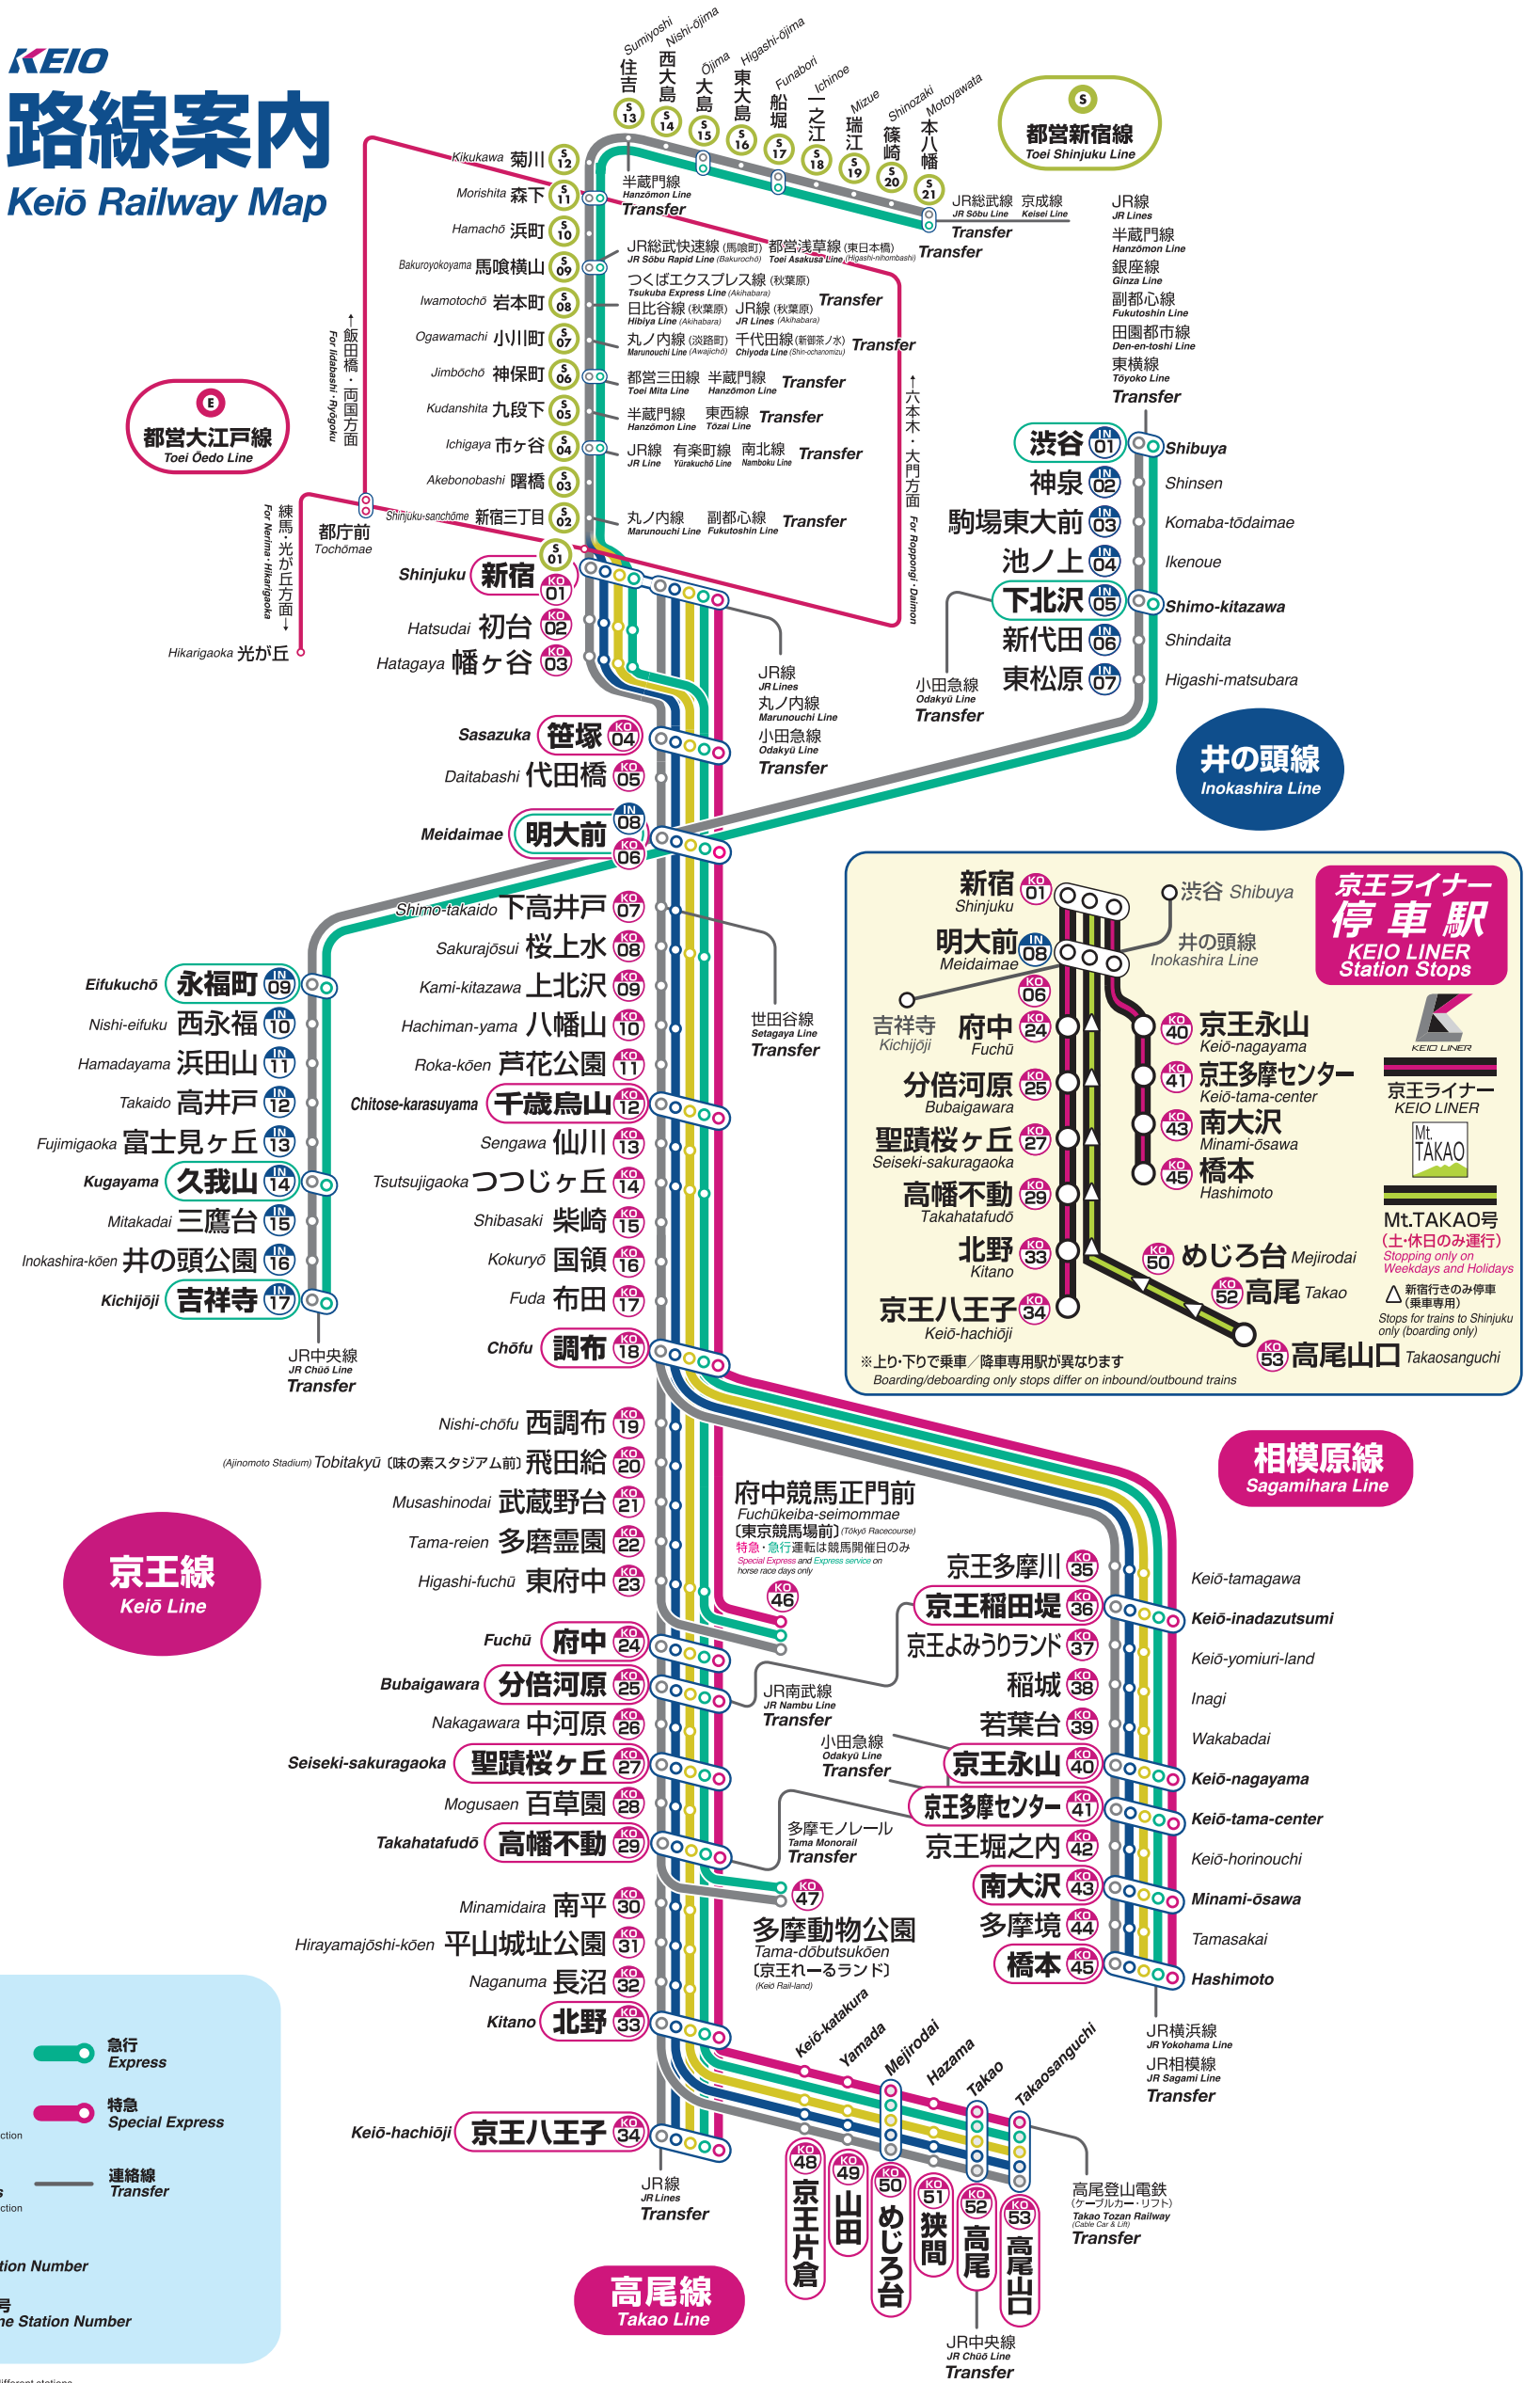

路線案内 Keiō Railway Map

Key

- 各駅停車 Local
- 快速 Rapid
- 区間急行 Semi-Express
- 急行 Express
- 特急 Special Express
- 連絡線 Transfer

* Local stops on Toei Shinjuku Line section

* Local stops on Toei Shinjuku Line section

京王線駅番号 Keiō Line Station Number

井の頭線駅番号 Inokashira Line Station Number