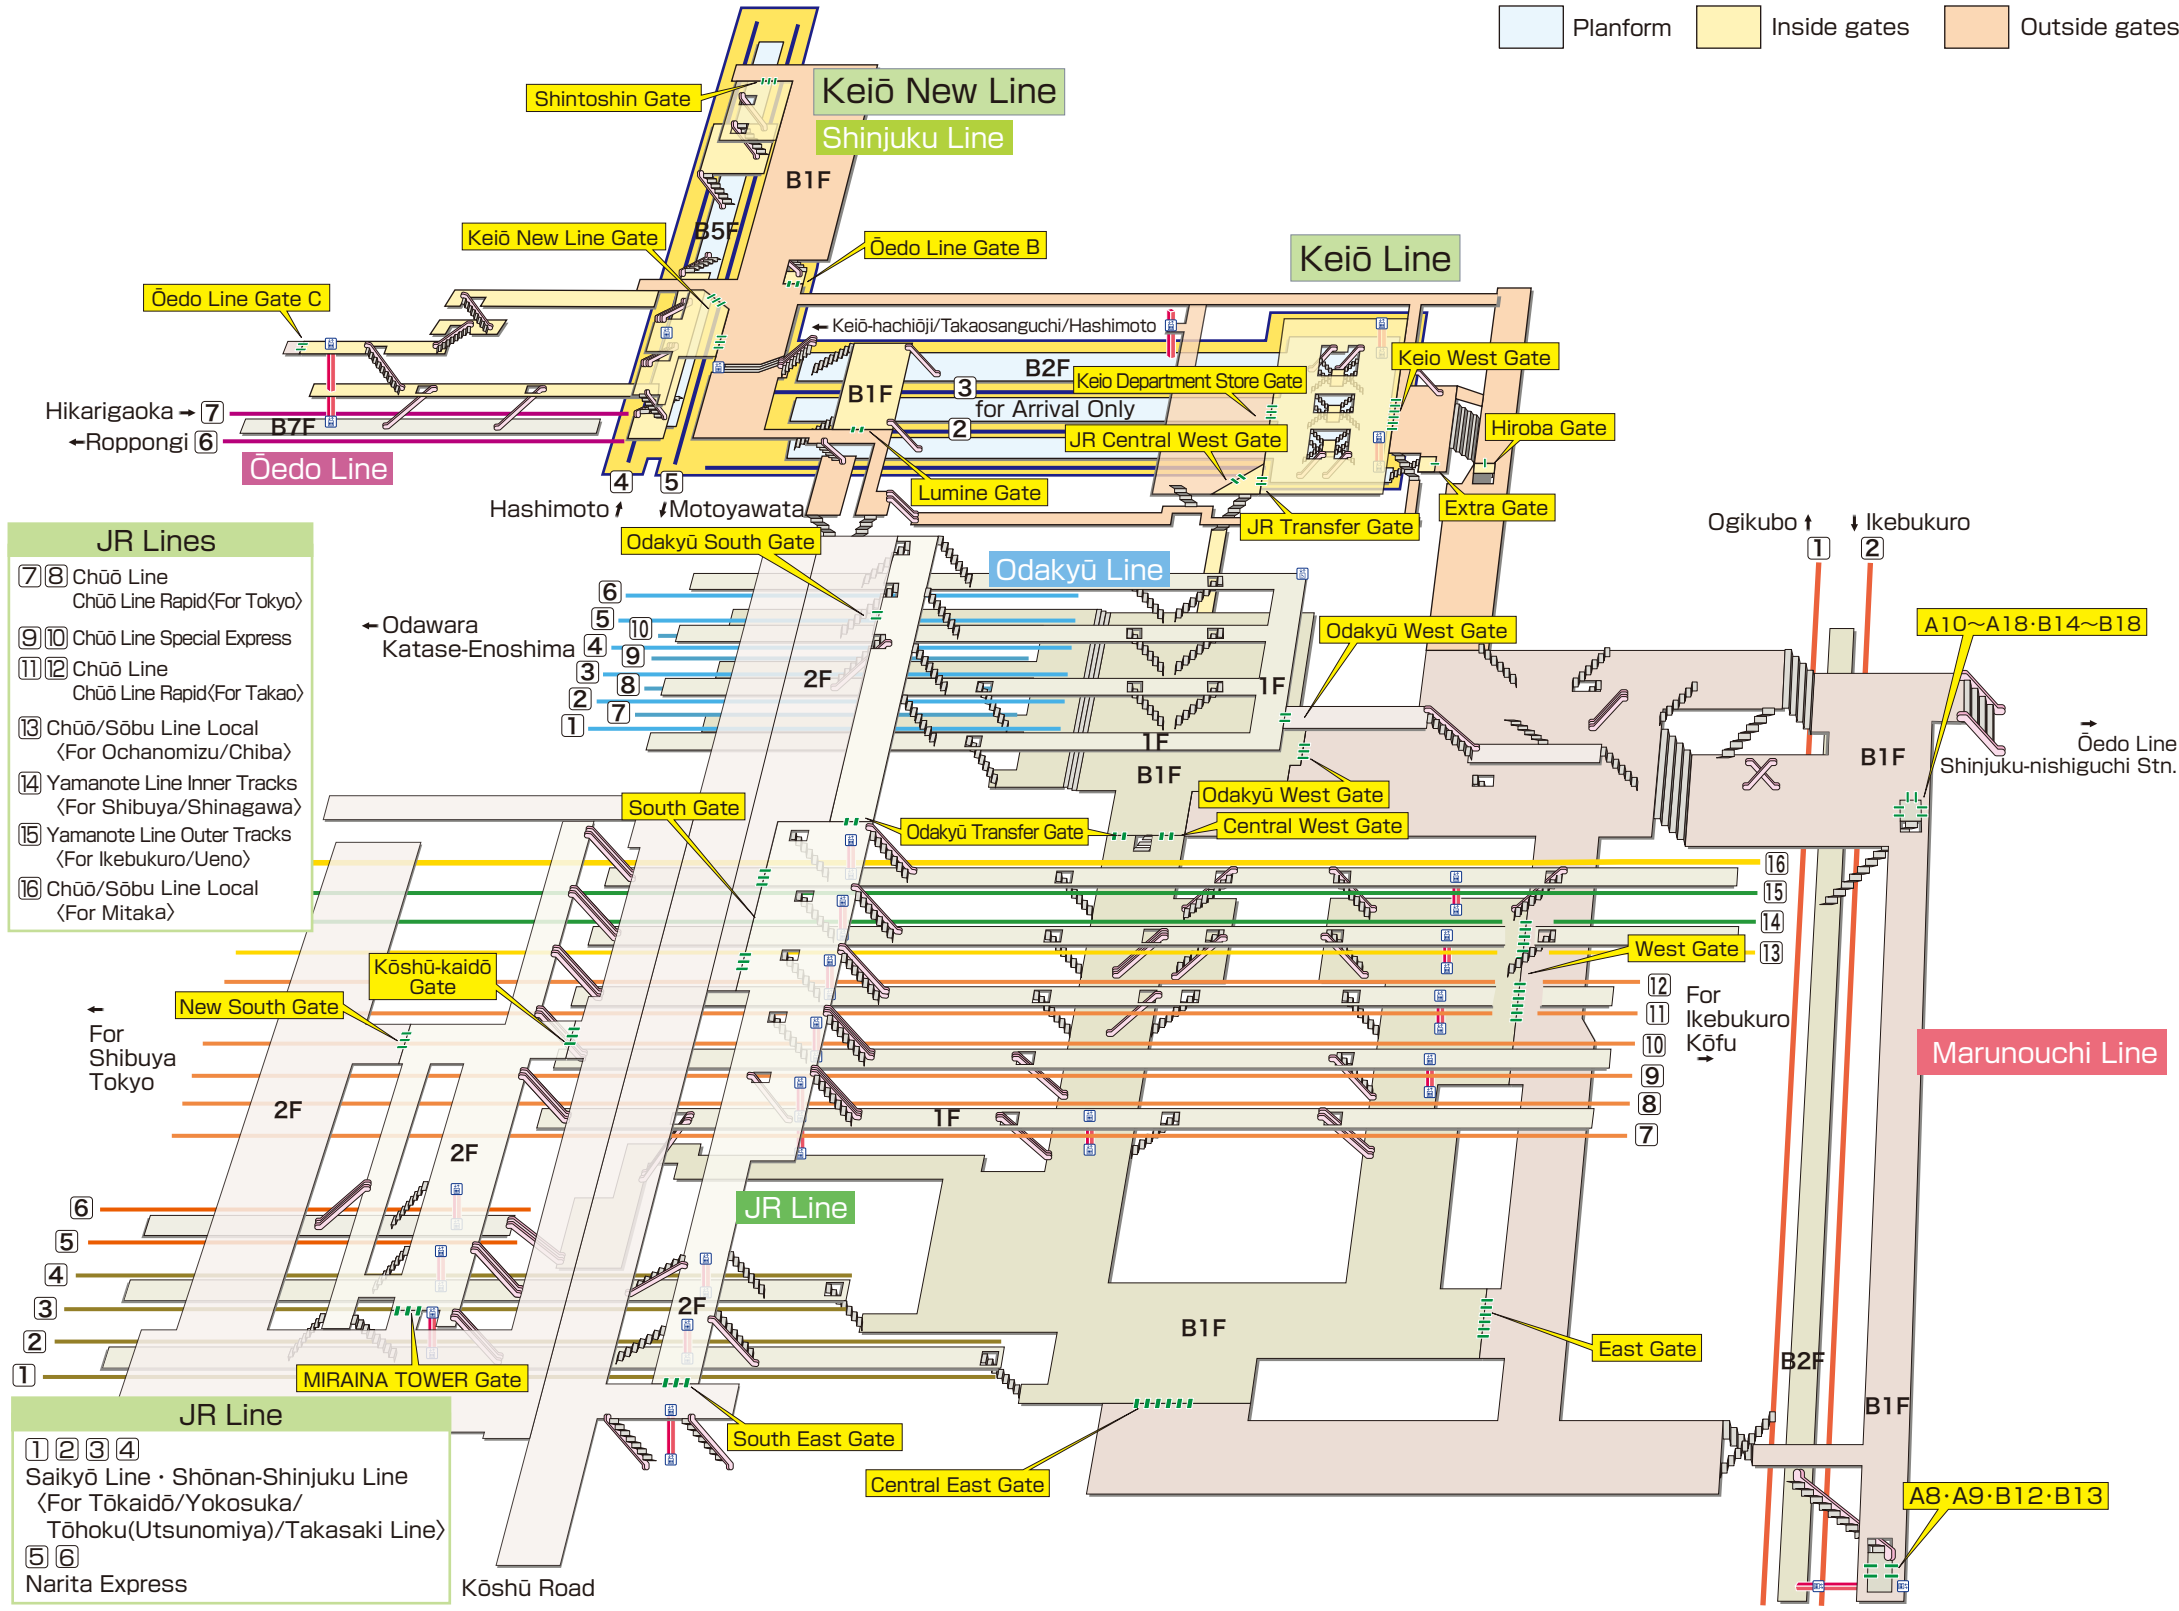

KO 01 Shinjuku [Entire Station Map]

Platform Inside gates Outside gates

- JR Lines**
- 7 8 Chūō Line
Chūō Line Rapid (For Tokyo)
 - 9 10 Chūō Line Special Express
 - 11 12 Chūō Line
Chūō Line Rapid (For Takao)
 - 13 Chūō/Sōbu Line Local
(For Ochanomizu/Chiba)
 - 14 Yamanote Line Inner Tracks
(For Shibuya/Shinagawa)
 - 15 Yamanote Line Outer Tracks
(For Ikebukuro/Ueno)
 - 16 Chūō/Sōbu Line Local
(For Mitaka)

- JR Line**
- 1 2 3 4 Saikyō Line · Shōnan-Shinjuku Line
(For Tōkaidō/Yokosuka/
Tōhoku (Utsunomiya)/Takasaki Line)
 - 5 6 Narita Express