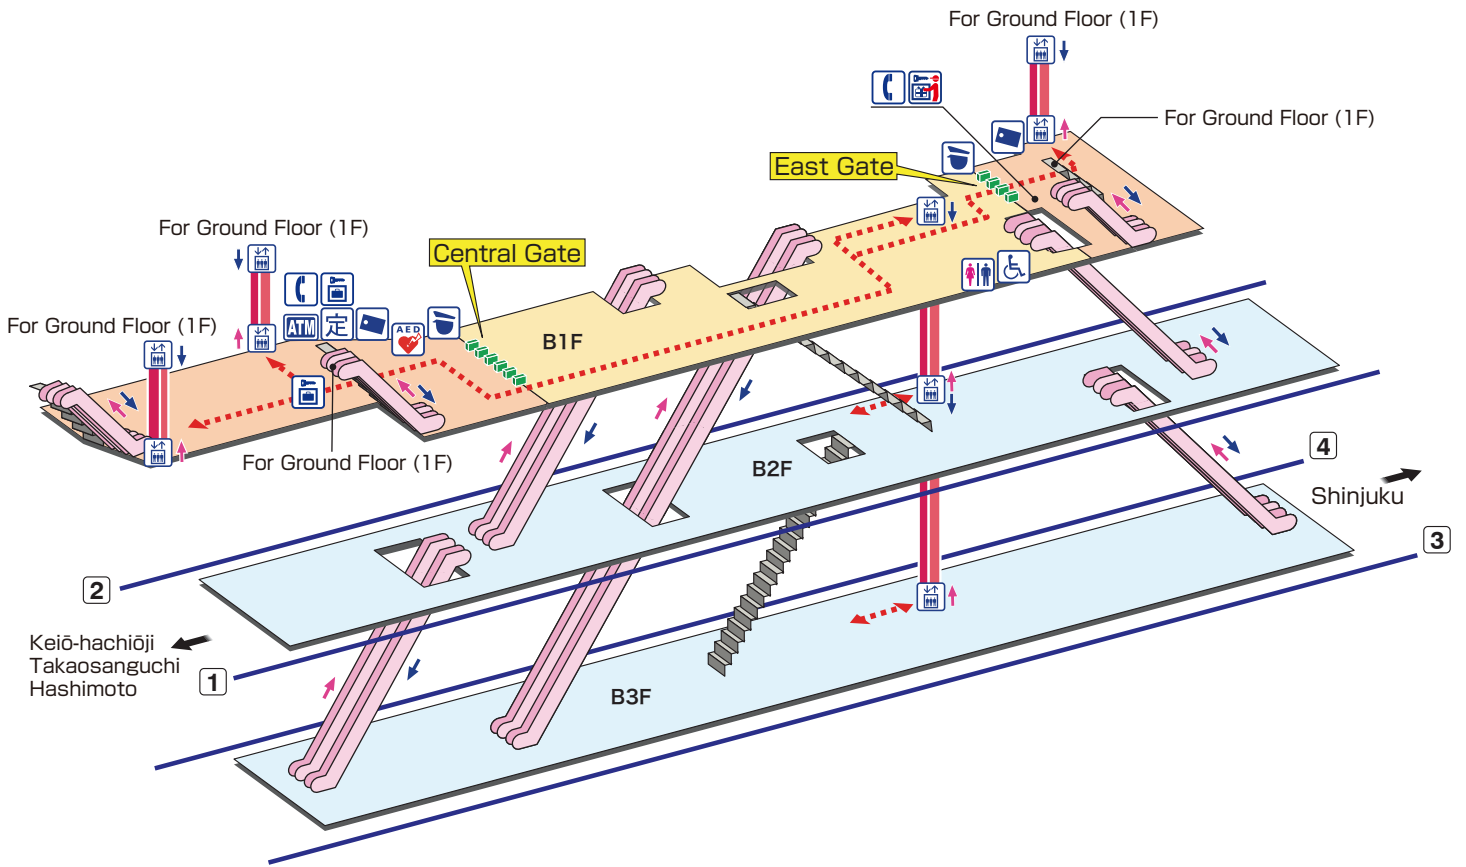

KO
18 Chōfu [Keiō Line]

- Platform
- Inside Gates
- Outside Gates

- Station Office
- Toilets
- Cash service
- Commuter Pass Sales
- Multi-Use Toilet
- Tickets
- Elevator
- Coin Lockers
- Telephone
- Coin Lockers
- Automated External Defibrillator