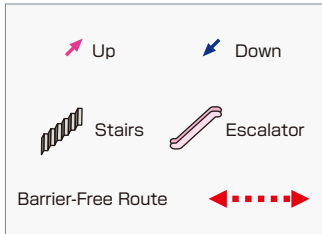

KO
18 Chōfu [Keiō Line]

- Platform
- Inside Gates
- Outside Gates

- Station Office
- Toilets
- Cash service
- Commuter Pass Sales
- Multi-Use Toilet
- Tickets
- Elevator
- Coin Lockers
- Telephone
- Coin Lockers
- Automated External Defibrillator