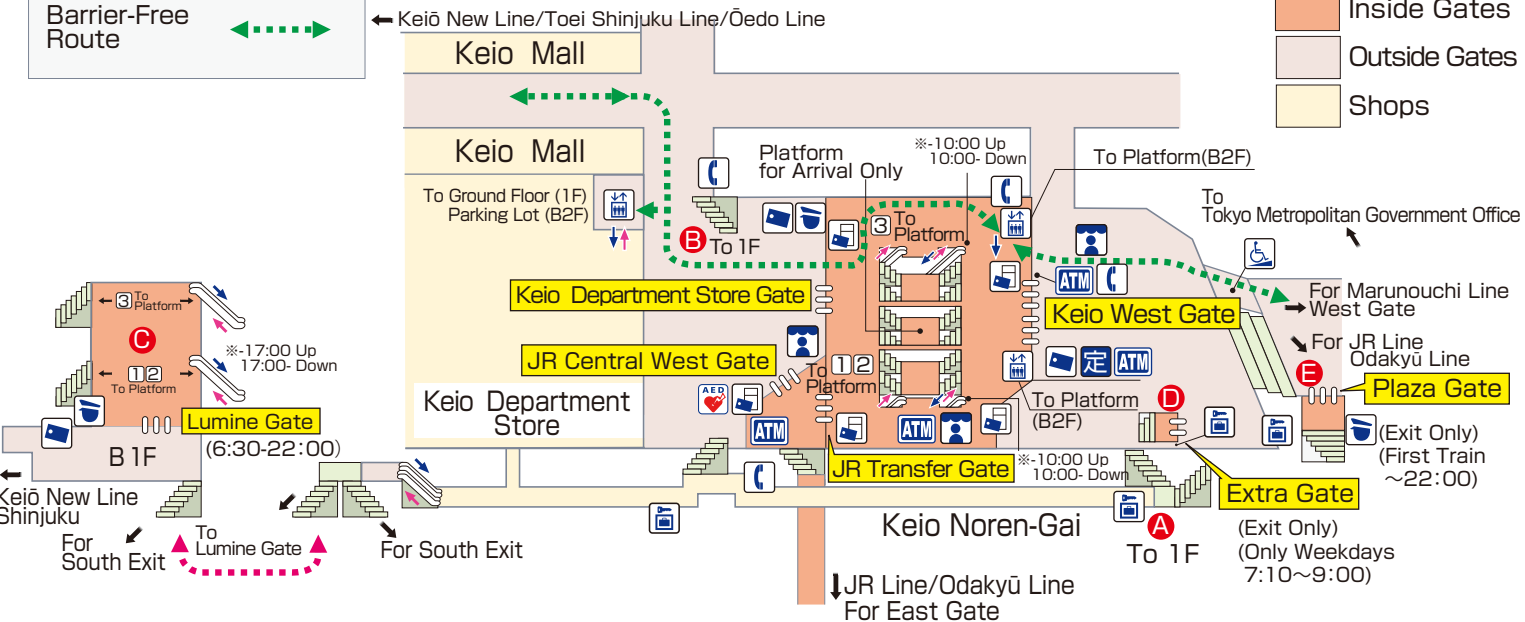

Keiō Line Shinjuku Stn.

- Station Office
- Tickets
- Fare Adjustment
- Commuter Pass Sales
- Toilets
- Multi-Use Toilet
- Elevator
- Accessible slope
- Waiting Room
- Shop
- Telephone
- Coin Lockers
- Automated External Defibrillator
- Cash service

1F Ground Floor

B1F Ticket Gate Floor

- Up
- Down
- Stairs
- Escalator
- Barrier-Free Route

- Inside Gates
- Outside Gates
- Shops

B2F Platform Floor