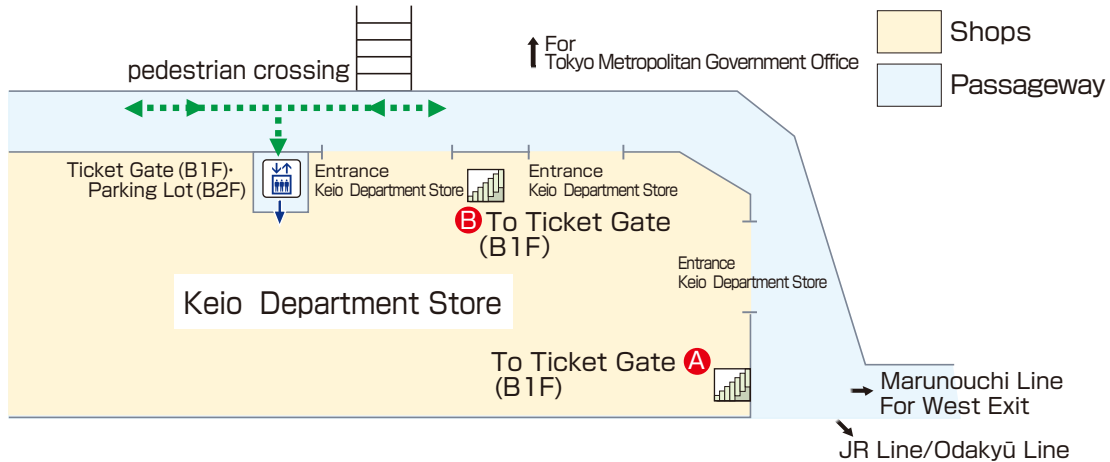

Keiō Line Shinjuku Stn.

- Station Office
- Tickets
- Fare Adjustment
- Commuter Pass Sales
- Toilets
- Multi-Use Toilet
- Elevator
- Accessible slope
- Waiting Room
- Shop
- Telephone
- Coin Lockers
- Automated External Defibrillator
- Cash service

1F Ground Floor

B1F Ticket Gate Floor

- Up
- Down
- Stairs
- Escalator
- Barrier-Free Route

- Inside Gates
- Outside Gates
- Shops

B2F Platform Floor