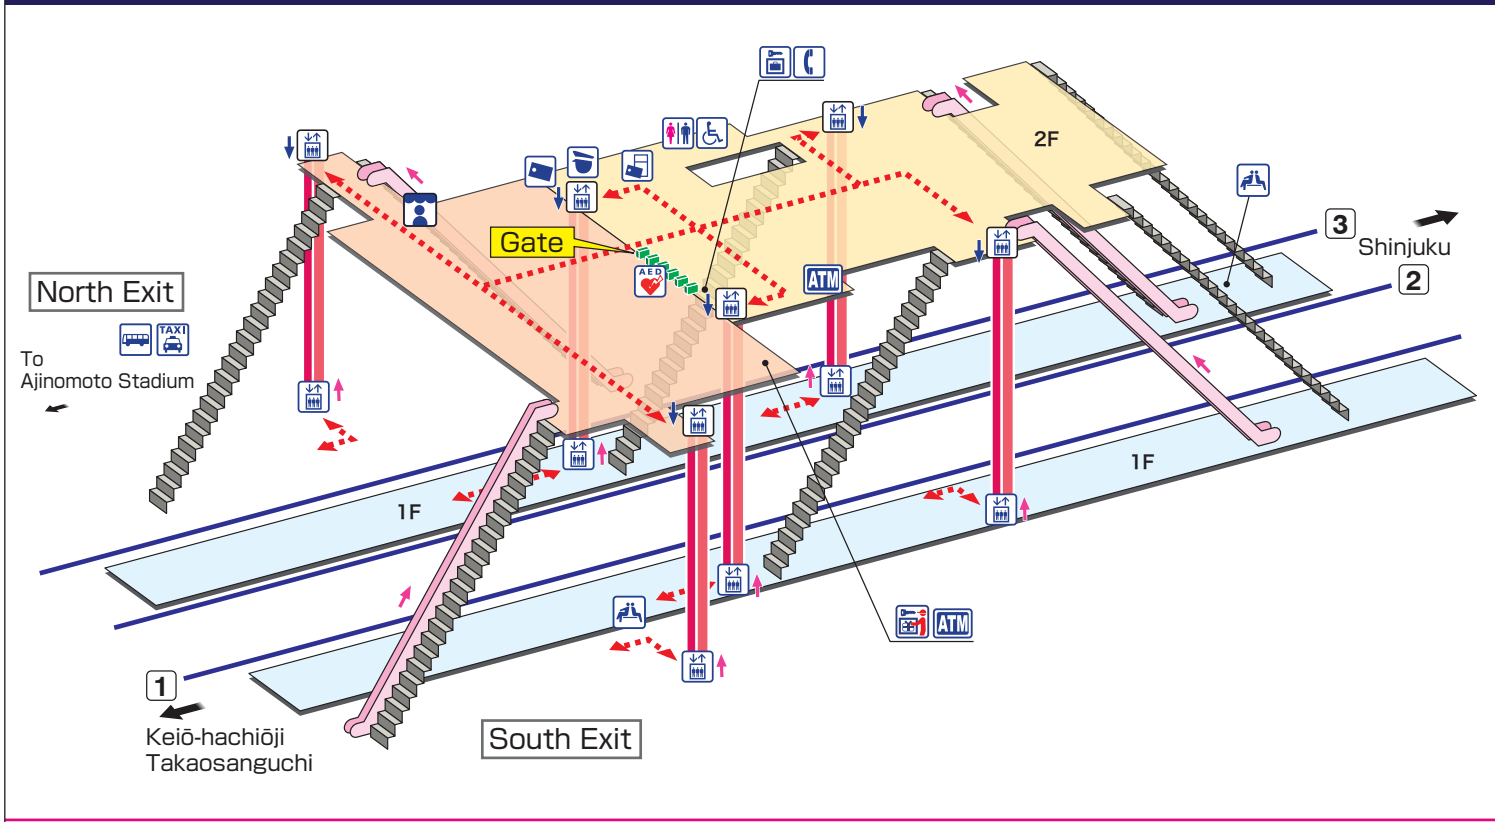

➔ 駅構内マップ

**KO 20** Tobitakyū [Keiō Line]

- Platform
- Inside Gates
- Outside Gates

- |                  |              |                                  |
|------------------|--------------|----------------------------------|
| Station Office   | Elevator     | Coin Lockers                     |
| Tickets          | Waiting Room | Automated External Defibrillator |
| Fare Adjustment  | Shop         | Taxi Stand                       |
| Toilets          | Telephone    | Bus Stop                         |
| Multi-Use Toilet | Coin Lockers | Cash service                     |