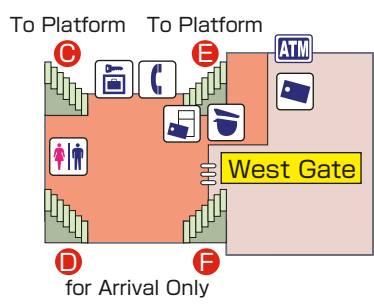

-  Station Office
-  Tickets
-  Fare Adjustment
-  Commuter Pass Sales
-  Toilets
-  Multi-Use Toilet
-  Elevator
-  Wheelchair Escalator
-  Accessible slope
-  Waiting Room
-  Shop
-  Telephone
-  Coin Lockers
-  Automated External Defibrillator
-  Cash service

Shibuya Stn.

4F Ticket Gate Avenue Gate

- Inside Gates
- Outside Gates

2F Platform Central Gate Ticket Gate

- Platform
- Inside Gates
- Outside Gates

↗ Up ↘ Down

 Stairs  Escalator

↔ Barrier-Free Route

1F Ticket Gate West Gate

- Inside Gates
- Outside Gates