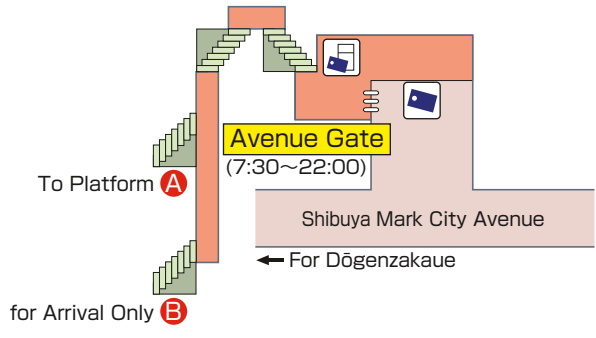

-  Station Office
-  Tickets
-  Fare Adjustment
-  Commuter Pass Sales
-  Toilets
-  Multi-Use Toilet
-  Elevator
-  Wheelchair Escalator
-  Accessible slope
-  Waiting Room
-  Shop
-  Telephone
-  Coin Lockers
-  Automated External Defibrillator
-  Cash service

Shibuya Stn.

4F Ticket Gate Avenue Gate

- Inside Gates
- Outside Gates

2F Platform Central Gate Ticket Gate

- Platform
- Inside Gates
- Outside Gates

↗ Up ↘ Down

 Stairs  Escalator

↔ Barrier-Free Route

1F Ticket Gate West Gate

- Inside Gates
- Outside Gates