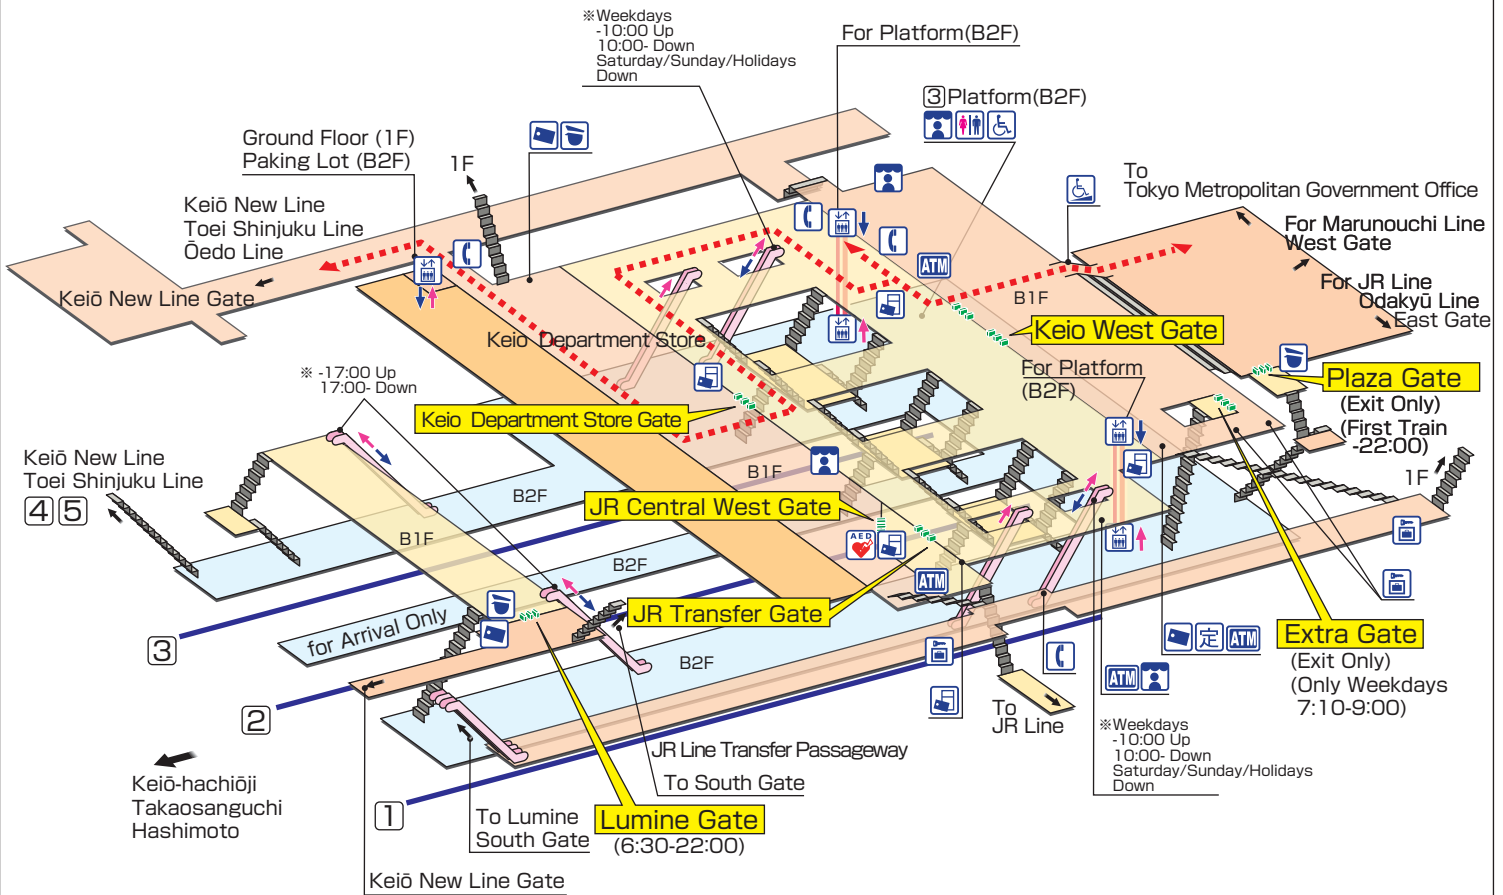

KO 01 Shinjuku (Keiō Line)

| | | | |
|---------------|---------------------|----------------------------------|--------------|
| Platform | Station Office | Accessible Toilet | Cash service |
| Inside Gates | Tickets | Elevator | |
| Outside Gates | Fare Adjustment | Shop | |
| Shops | Commuter Pass Sales | Telephone | |
| | Toilets | Coin Lockers | |
| | Accessible slope | Automated External Defibrillator | |

| | |
|--------------------|-----------|
| Up | Down |
| Stairs | Escalator |
| Barrier-Free Route | |

- Trains departing Shinjuku Station platforms ①②③ do not stop at Hatsudai Station or Hatagaya Station. (Please ride the Keiō New Line from platform ④.)
- Access to the Keiō New Line, Toei Shinjuku Line platforms ④⑤: Ascend the stairs near Keiō Hachioji platform ③ and you will connect to the Keiō New Line, Toei Shinjuku Line platforms ④⑤.