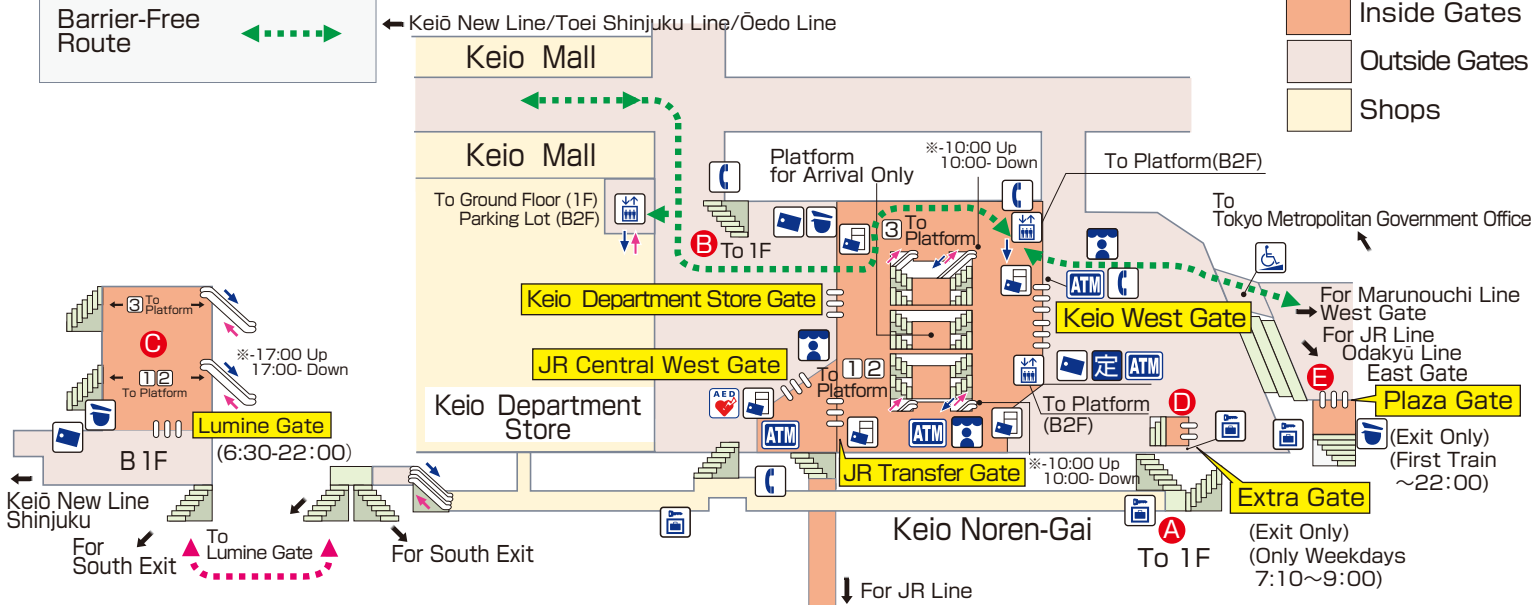

Keiō Line Shinjuku Str.

- Station Office
- Tickets
- Fare Adjustment
- Commuter Pass Sales
- Toilets
- Accessible Toilet
- Elevator
- Accessible slope
- Waiting Room
- Shop
- Telephone
- Coin Lockers
- Automated External Defibrillator
- Cash service

1F Ground Floor

B1F Ticket Gate Floor

- Up
- Down
- Stairs
- Escalator
- Barrier-Free Route

- Inside Gates
- Outside Gates
- Shops

B2F Platform Floor

- Platform