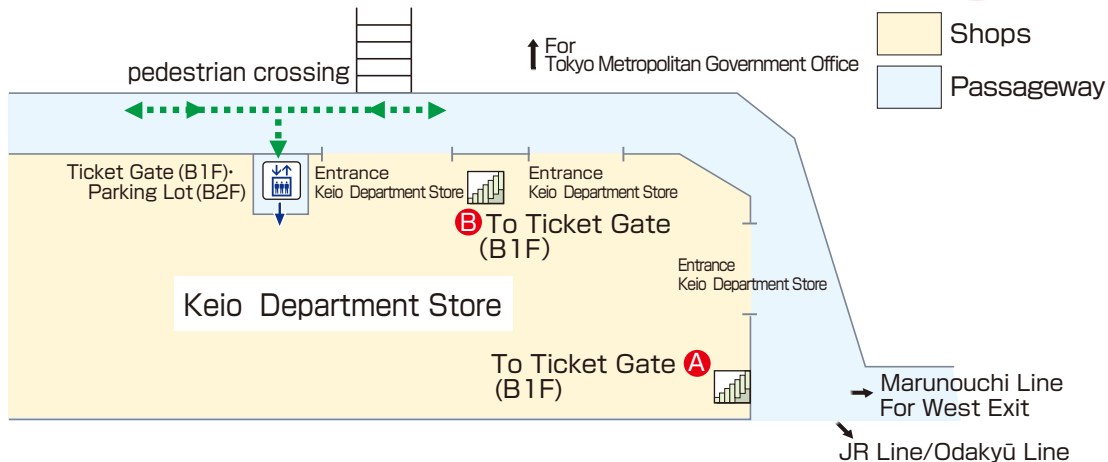

Keiō Line Shinjuku Str.

- Station Office
- Tickets
- Fare Adjustment
- Commuter Pass Sales
- Toilets
- Accessible Toilet
- Elevator
- Accessible slope
- Waiting Room
- Shop
- Telephone
- Coin Lockers
- Automated External Defibrillator
- Cash service

1F Ground Floor

B1F Ticket Gate Floor

- Up
- Down
- Stairs
- Escalator
- Barrier-Free Route

- Inside Gates
- Outside Gates
- Shops

B2F Platform Floor

- Platform