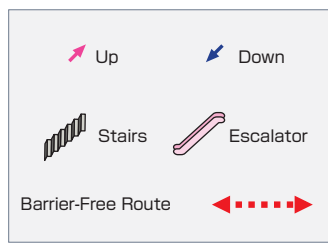

IN 01 Shibuya

- Platform
- Inside Gates
- Outside Gates

- Station Office
- Multi-Use Toilet
- Automated External Defibrillator
- Tickets
- Elevator
- Cash service
- Fare Adjustment
- Wheelchair Escalator
- Commuter Pass Sales
- Toilets
- Telephone
- Coin Lockers