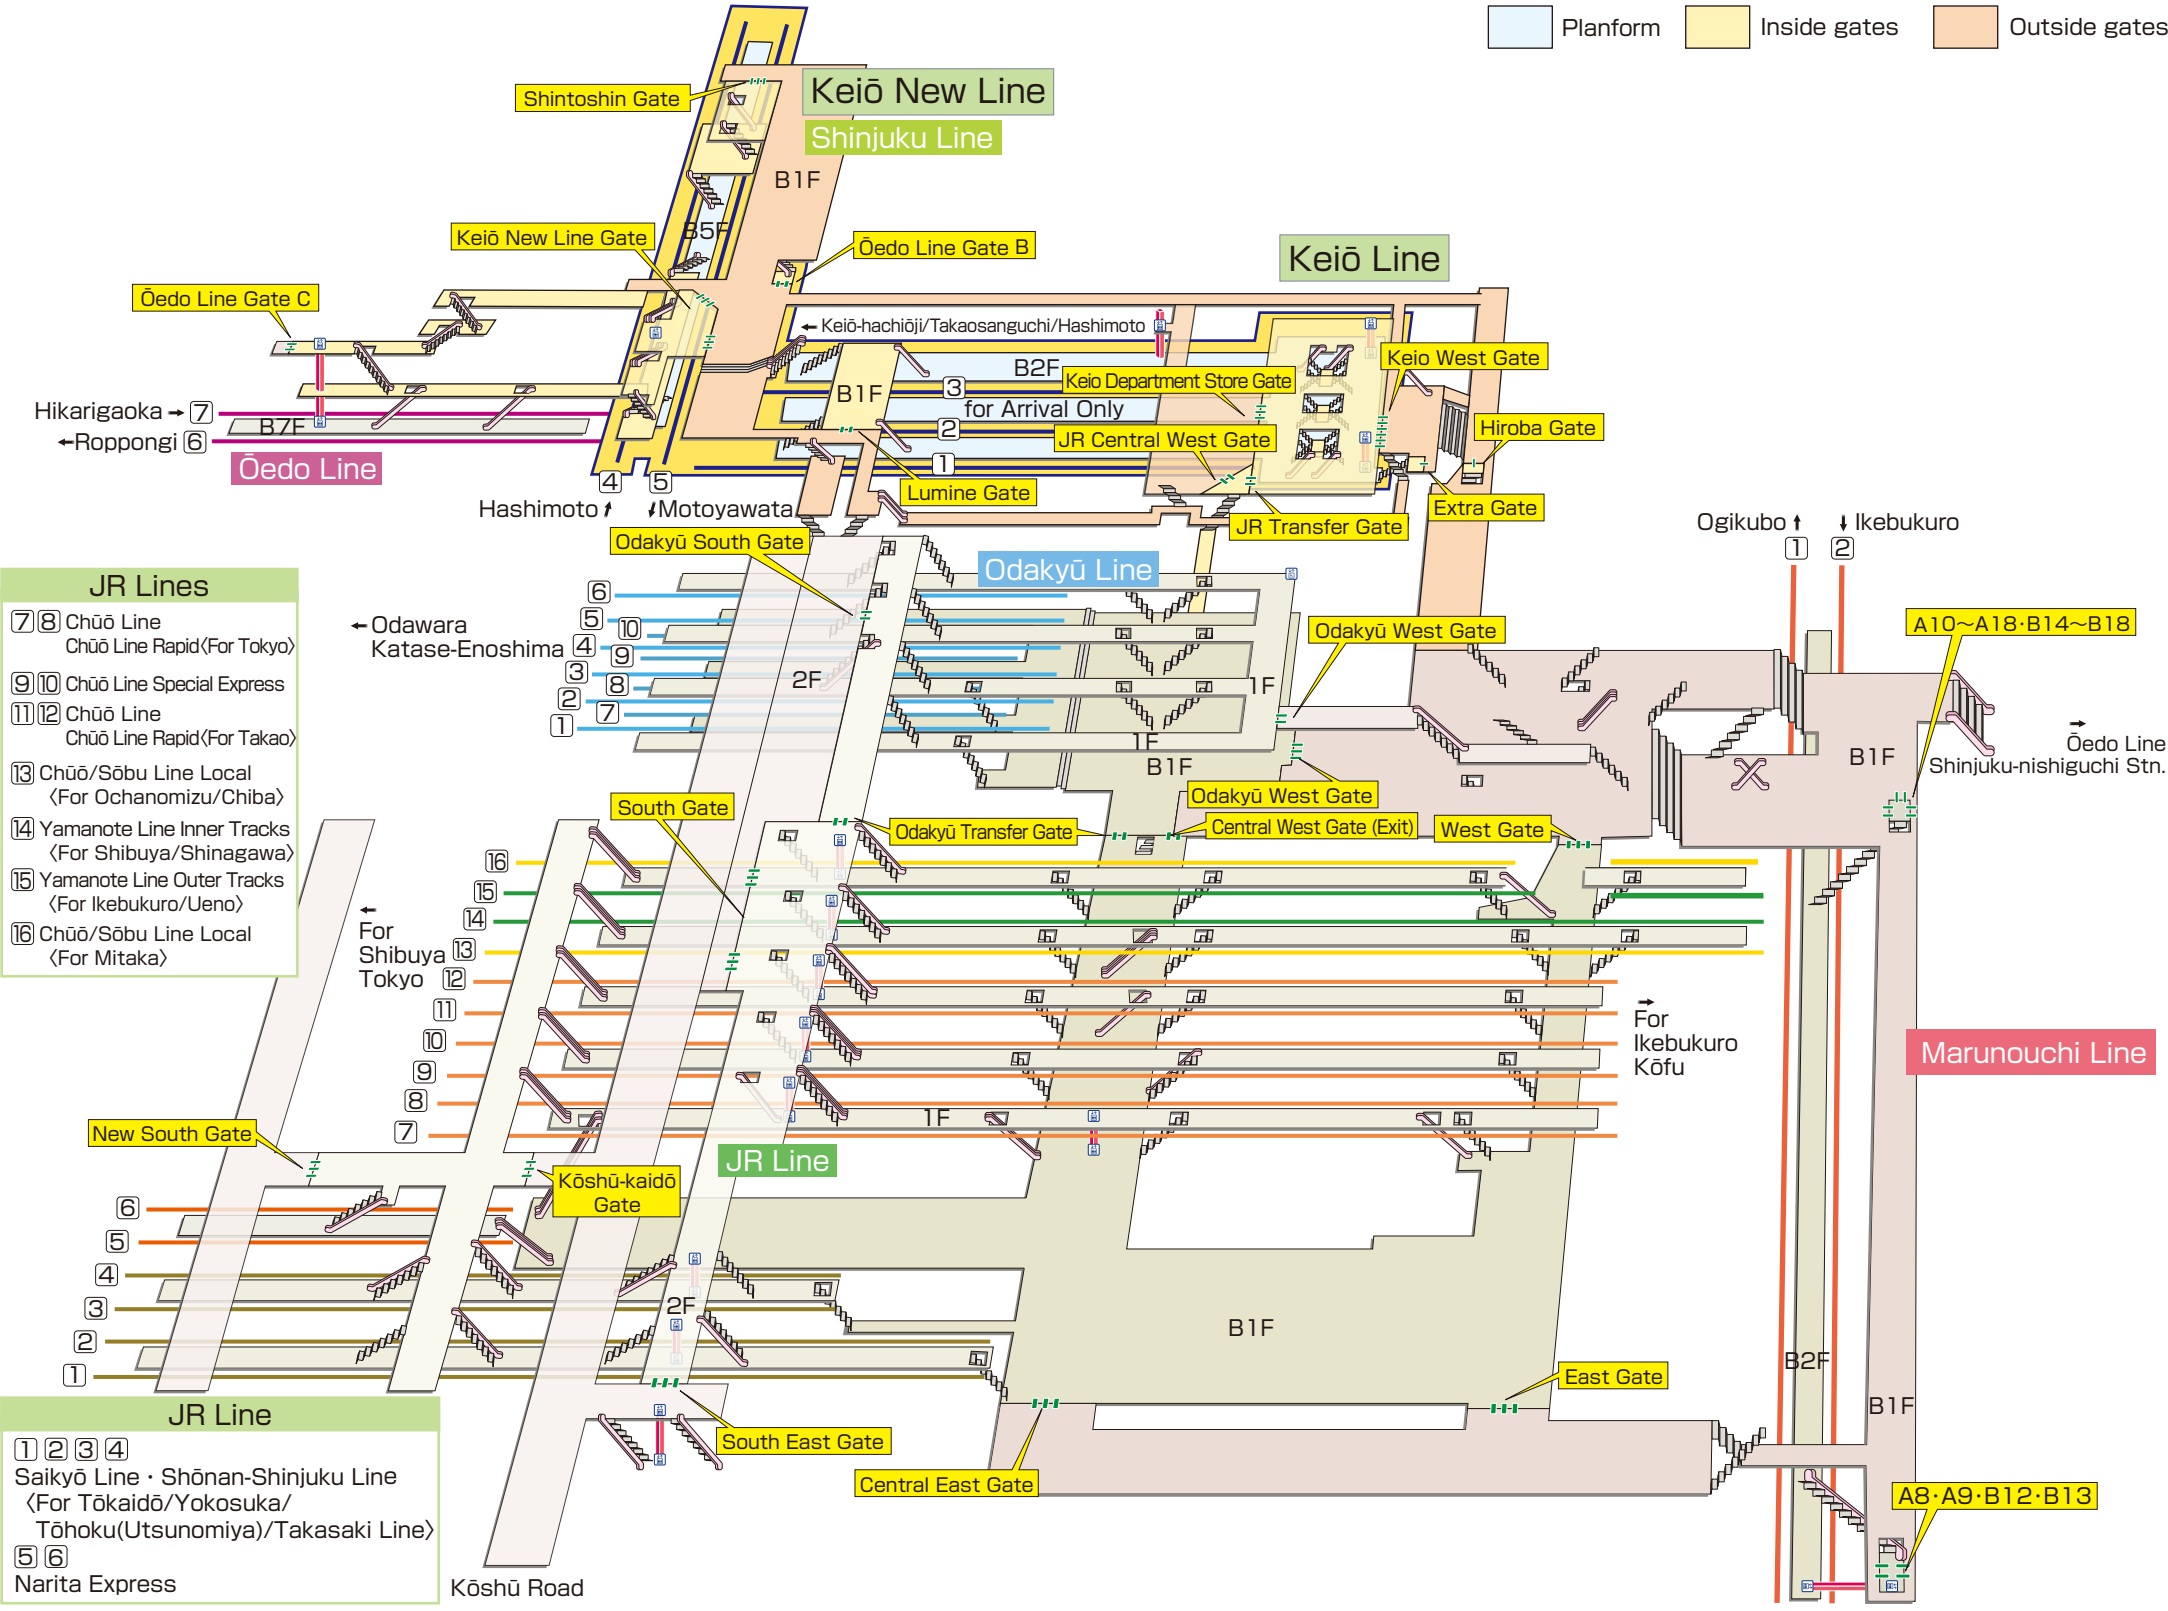

KO 01 Shinjuku [Entire Station Map]

Platform Inside gates Outside gates

- JR Lines**
- 7 8 Chuo Line
Chuo Line Rapid (For Tokyo)
 - 9 10 Chuo Line Special Express
(For Shibuya/Shinagawa)
 - 11 12 Chuo Line
Chuo Line Rapid (For Takao)
 - 13 Chuo/Sobu Line Local
(For Ochanomizu/Chiba)
 - 14 Yamanote Line Inner Tracks
(For Shibuya/Shinagawa)
 - 15 Yamanote Line Outer Tracks
(For Ikebukuro/Ueno)
 - 16 Chuo/Sobu Line Local
(For Mitaka)

- JR Line**
- 1 2 3 4 Saikyo Line · Shonan-Shinjuku Line
(For Tokaido/Yokosuka/
Tohoku(Utsunomiya)/Takasaki Line)
 - 5 6 Narita Express