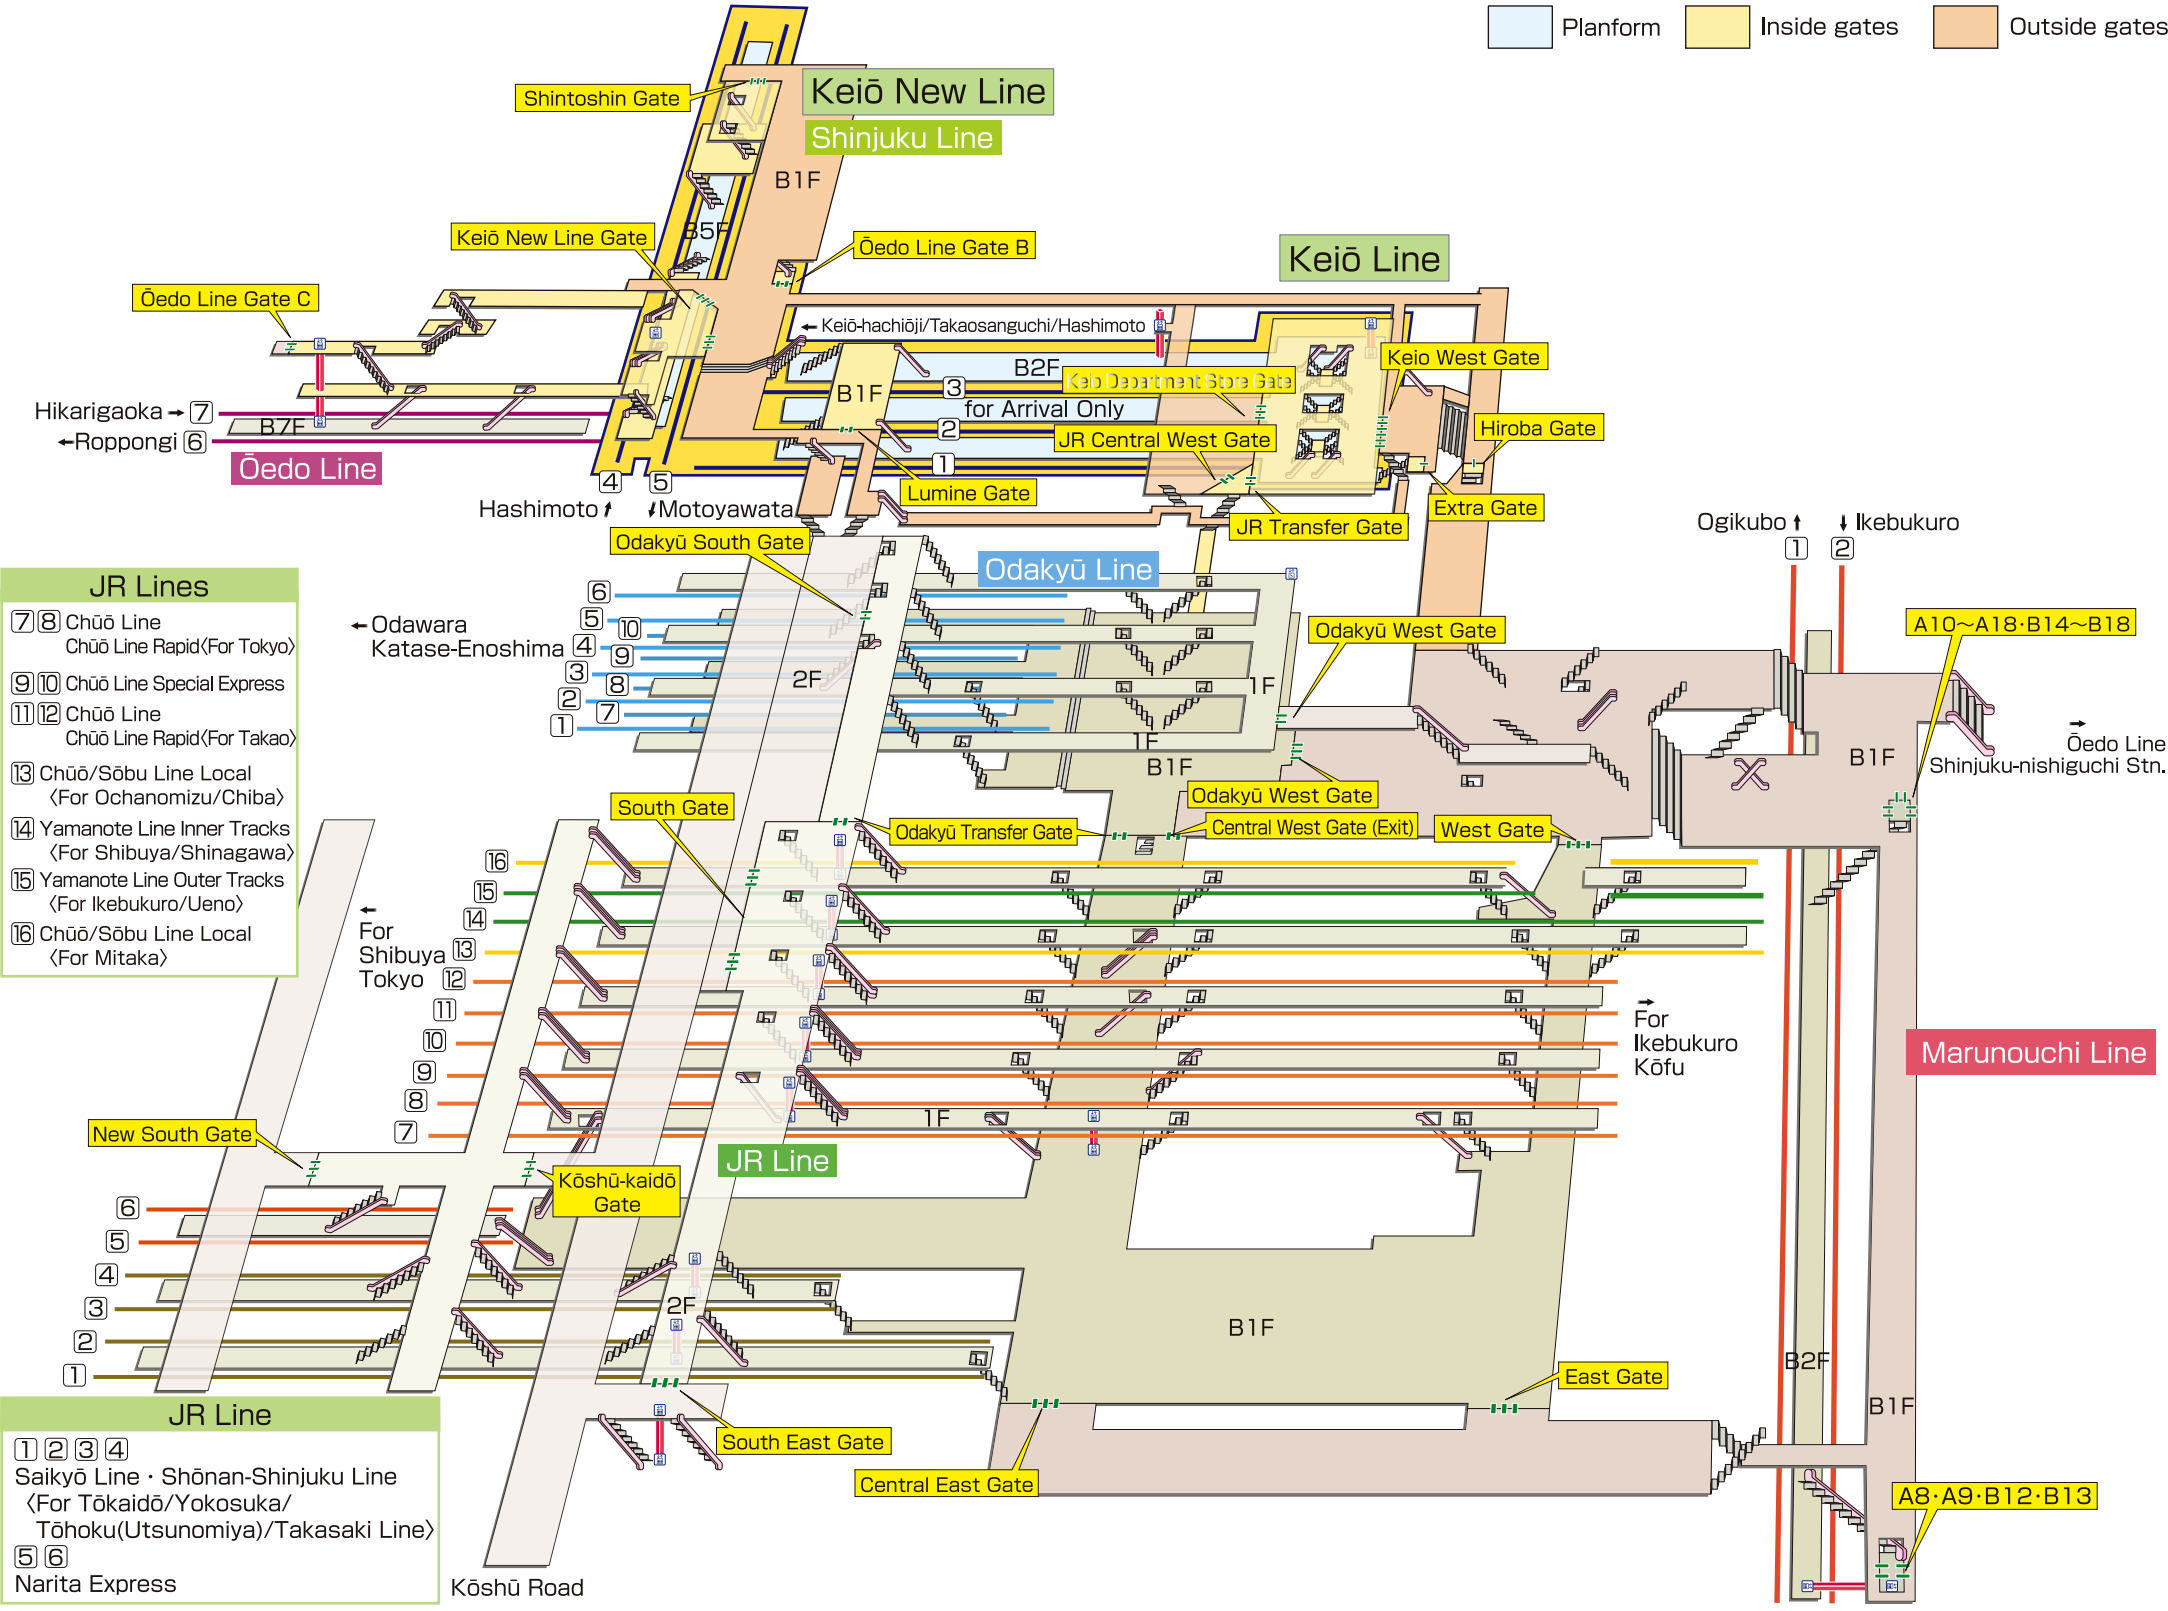

# KO 01 Shinjuku [Entire Station Map]

Platform Inside gates Outside gates

- JR Lines**
- ⑦⑧ Chūō Line  
Chūō Line Rapid (For Tokyo)
  - ⑨⑩ Chūō Line Special Express  
(For Shibuya/Shinagawa)
  - ⑪⑫ Chūō Line  
Chūō Line Rapid (For Takao)
  - ⑬ Chūō/Sōbu Line Local  
(For Ochanomizu/Chiba)
  - ⑭ Yamanote Line Inner Tracks  
(For Shibuya/Shinagawa)
  - ⑮ Yamanote Line Outer Tracks  
(For Ikebukuro/Ueno)
  - ⑯ Chūō/Sōbu Line Local  
(For Mitaka)

- JR Line**
- ①②③④ Saikyō Line · Shōnan-Shinjuku Line  
(For Tōkaidō/Yokosuka/  
Tōhoku (Utsunomiya)/Takasaki Line)
  - ⑤⑥ Narita Express

A10~A18·B14~B18

Marunouchi Line

A8·A9·B12·B13