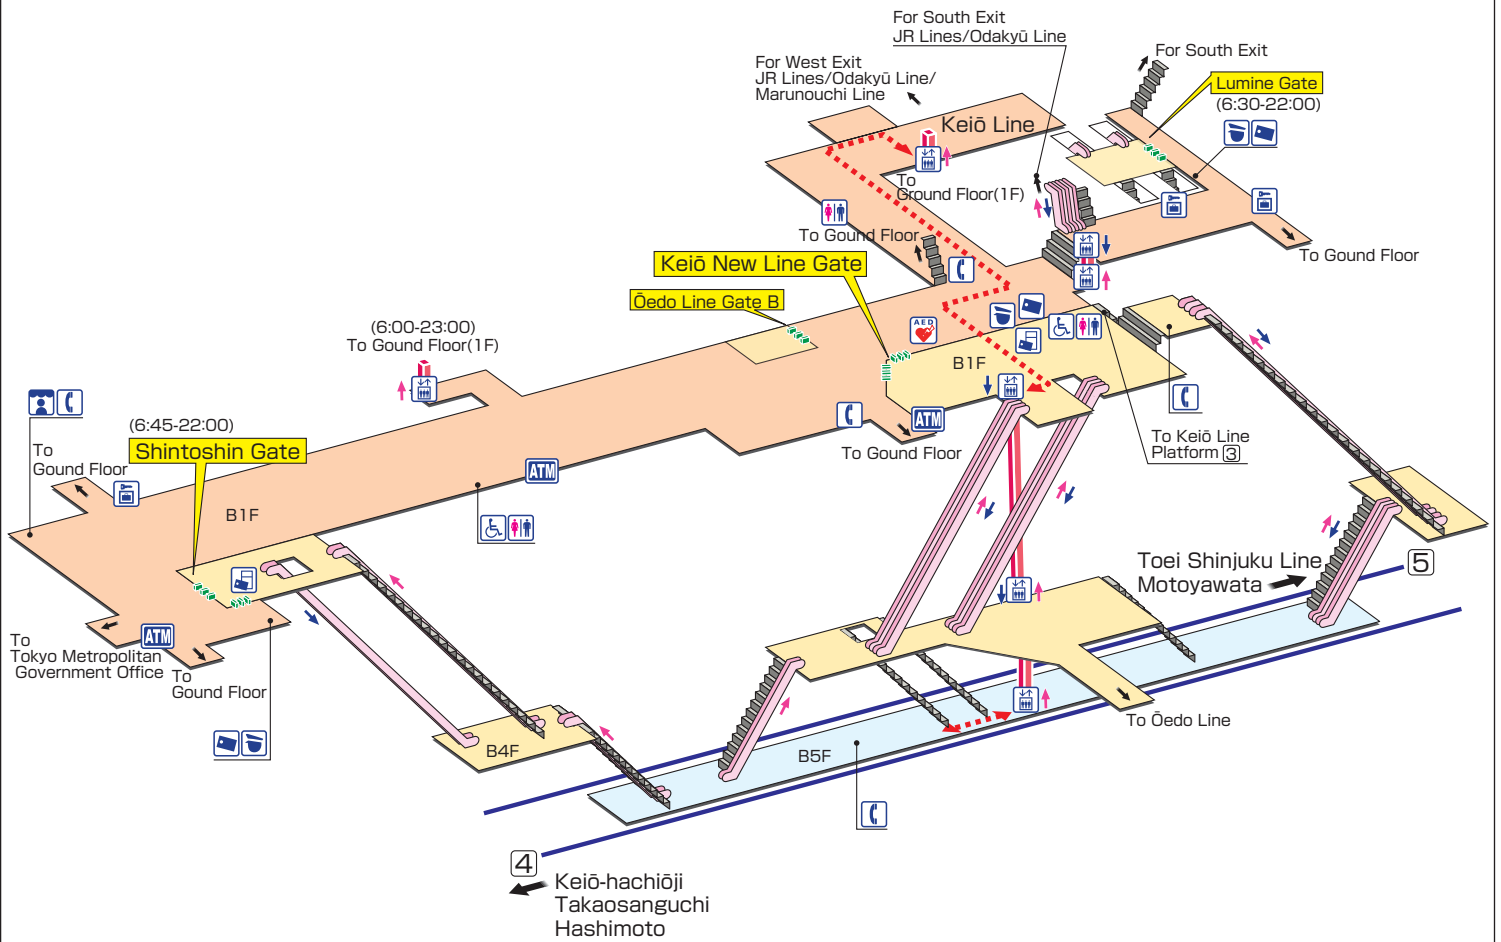

# Shinjuku [Keiō New Line]

- Trains departing from platform ④ will stop at Hatsudai Station and Hatagaya Station.
- Access to the Keiō Line platforms ①②③:  
Descend the stairs next to the Keiō New Line entrance station office and you will connect to platform ③.