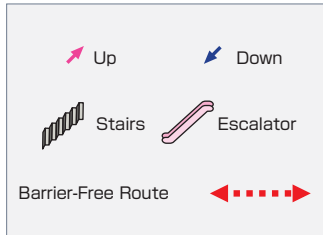

# Shinjuku [Keiō New Line]

- Trains departing from platform ④ will stop at Hatsudai Station and Hatagaya Station.
- Access to the Keiō Line platforms ①②③:  
Descend the stairs next to the Keiō New Line entrance station office and you will connect to platform ③.